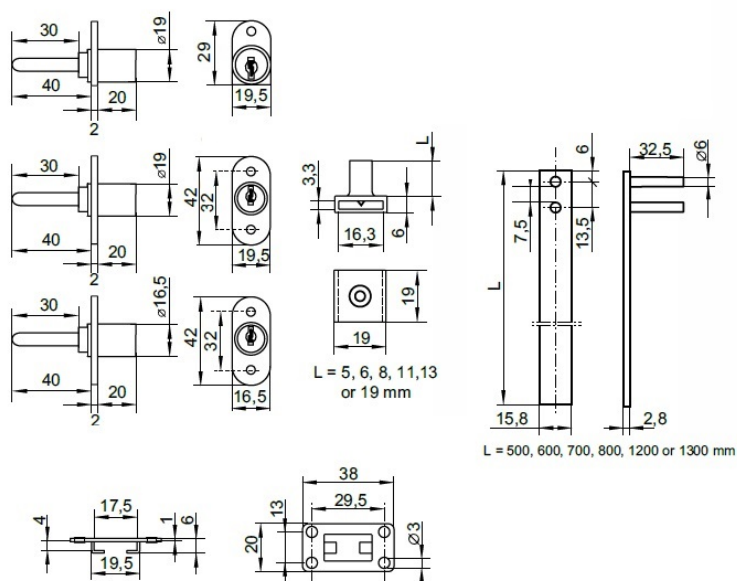

PRODUCT SHEET

Description:

Central Lock 1018/500mm, $\varnothing 16,5 \times 20 \text{mm}$, 40mm Tail, NPL, CK SISO, Complete W/1x500mm Locking Bar, 2xMetal Bar Guides &, 3x13mm Adjustable Pegs

Item number:

14.03.107-0

Units	Box	Carton	HS Code	Barcode
Set	24	120	8301300000	 5704866034739

SISO A/S

Mileparken 11
DK-2740 Skovlunde
Denmark
VAT: DK 24786013

Phone +45 45 830 900

www.siso.dk
siso@siso.dk

Danske Bank
Nytorv Branch
Copenhagen
SWIFT: DABADKKK

Account no.
4180 3112 112936
IBAN Account
DK7230003112112936