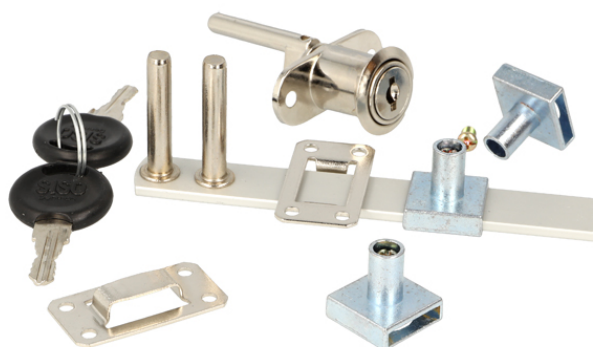

PRODUCT SHEET

Description:

Central Lock 1018/500mm, $\varnothing 16,5 \times 20 \text{mm}$, 40mm Tail, NPL, CK SISO, Complete W/1x500mm Locking Bar, 2xMetal Bar Guides &, 3x13mm Adjustable Pegs

Item number:

14.03.107-0

Units	Box	Carton	HS Code	Barcode
Set	24	120	8301300000	 5704866034739

SISO A/S

Mileparken 11
DK-2740 Skovlunde
Denmark
VAT: DK 24786013

Phone +45 45 830 900

www.siso.dk
siso@siso.dk

Danske Bank
Nytorv Branch
Copenhagen
SWIFT: DABADKKK

Account no.
4180 3112 112936
IBAN Account
DK7230003112112936